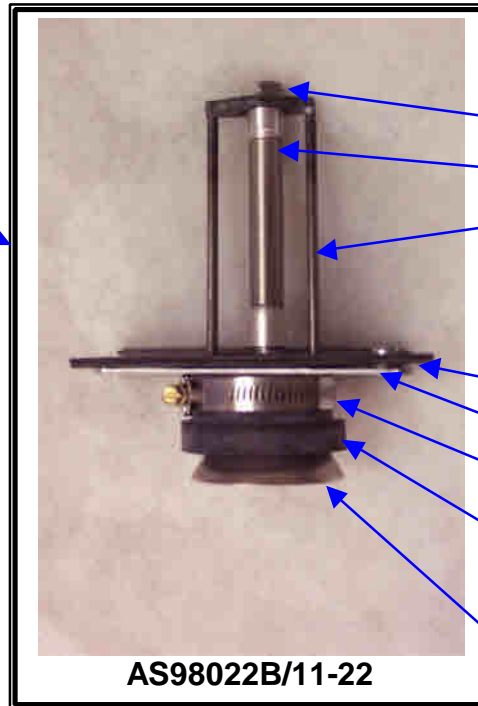

CHECK VALVES

PART NUMBER	DESCRIPTION
413851	1.5" 45DEG GUM
301531	2.0" 45DEG GUM
SK77048-B	2.5" 45DEG GUM
405499	3.0" 45DEG GUM
412108	2.0" 90DEG ORANGE HI-TEMP
411690	2.0" 90DEG BLACK
AS200328B	2.0" 90DEG S.S.
414128	2.5" 90DEG BLACK
AS200424B	2.5" 90DEG S.S.
413023	3.0" 90DEG BLACK
AS200425B	3.0" 90DEG S.S.
414148	4.0" 90DEG BLACK
AS200426B	4.0" 90DEG S.S.

FLAPPER DOORS

FLAPPER DOOR ASSEMBLY

BOOTS

PART NUMBER	DESCRIPTION
402985	BOOT 5" W/2PCS. # 405876 SHUTS
400267	BOOT 6" W/2PCS. # 405877 SHUTS
407371	BOOT 8" W/2PCS. # 405877 SHUTS
405876	COLD SHUT 3/16"
405877	COLD SHUT 1/4"

CONICAL DUMP VALVE ASSEMBLY

FOR ML-1 & 2, VM1-JR LOADERS & MV-1 & 2 RECEIVERS

PART NUMBER	DESCRIPTION
AS98022/13	CONICAL DUMP BRACKET
413924	CYLINDER AIR CONICAL
413079	NUT JAM 7/16-20
413589A	PLATE CONICAL DUMP ASSY
413590	GASKET CONICAL DUMP 2.125" CENTER HOLE
413897	GASKET CONICAL DUMP 2.875" CENTER HOLE
404588	CLAMP 2"
411690	SEAL CONICAL STD BLACK
412108	SEAL CONICAL HI TEMP ORANGE
413155	CONE SPUN S.S.
413772	LOCK NUT NYLON 10-32
404956	NUT HEX 10-32
414196	ELBOW FITTING 1/4" HOSE X 10-32 NPT
AS98022B/11-22	ASSEMBLY AS SHOW BELOW