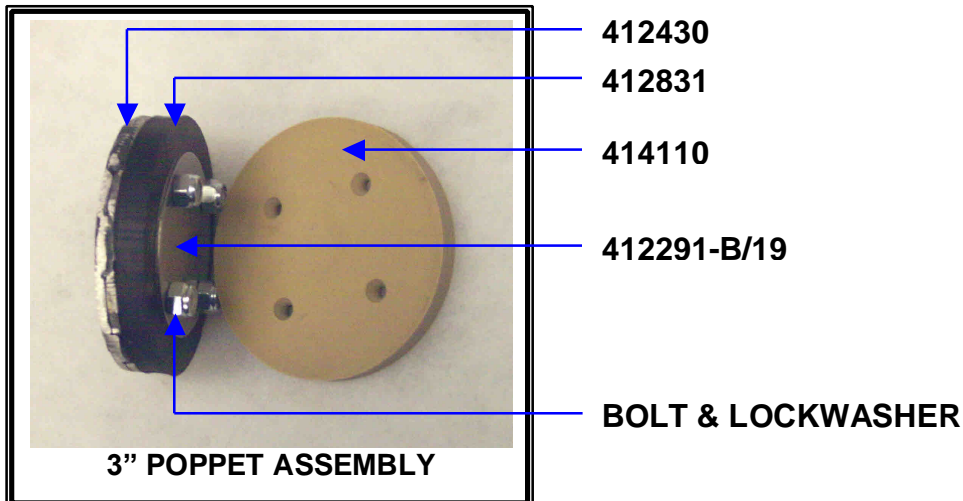

PART NUMBER	DESCRIPTION
414110	3" DISC. SEAL (GUM RUBBER)
412831	3" DISC. SEAL (BLACK)
412430	3" CYLINDER DISC.
412291-B/19	SEAL DISC.
-----	1/4"-20 X 1.00 LG. BOLT & LOCK WASHER