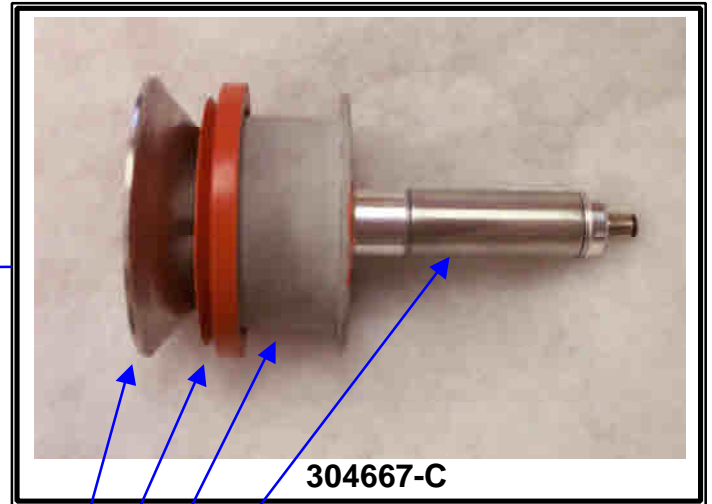

CONICAL DUMP VALVE ASSEMBLY

FOR ML-1 & 2, VM1-JR LOADERS & MV-1 & 2 RECEIVERS

PART NUMBER	DESCRIPTION
AS98022/13	CONICAL DUMP BRACKET
413924	CYLINDER AIR CONICAL
413079	NUT JAM 7/16-20
413589A	PLATE CONICAL DUMP ASSY
413590	GASKET CONICAL DUMP 2.125" CENTER HOLE
413897	GASKET CONICAL DUMP 2.875" CENTER HOLE
404588	CLAMP 2"
411690	SEAL CONICAL STD BLACK
412108	SEAL CONICAL HI TEMP ORANGE
413155	CONE SPUN S.S.
413772	LOCK NUT NYLON 10-32
404956	NUT HEX 10-32
414196	ELBOW FITTING 1/4" HOSE X 10-32 NPT
AS98022B/11-22	ASSEMBLY AS SHOW BELOW

CONICAL DUMP VALVE ASSEMBLY

FOR ML-3 & 4, VM-1 & 2 LOADERS & MV-3 & 4 RECEIVERS

PART NUMBER	DESCRIPTION
413797	CONE CONICAL
404954	NUT HEX 6-32
413091	SEAL FLAPPER DOOR
304667	CONICAL DUMP ASSY
406701	CYLINDER AIR
304667-C	ASSEMBLY AS SHOWN BELOW