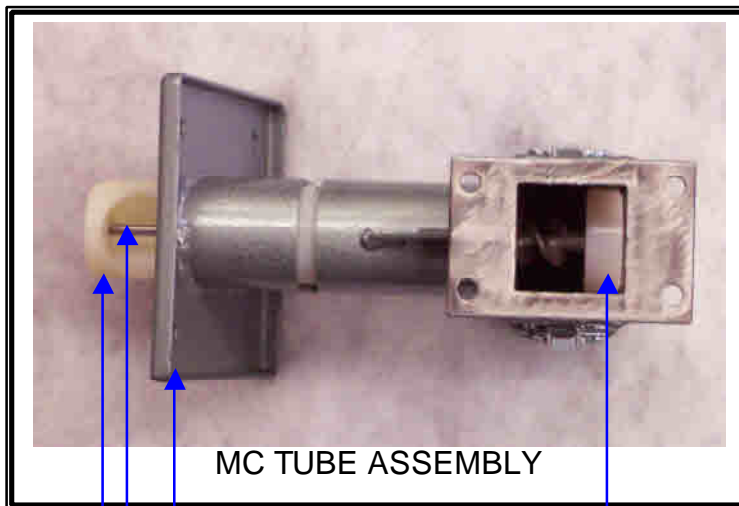

PART NUMBER	DESCRIPTION
414110	3" DISC. SEAL (GUM RUBBER)
412831	3" DISC. SEAL (BLACK)
412430	3" CYLINDER DISC.
412291-B/19	SEAL DISC.
-----	1/4"-20 X 1.00 LG. BOLT & LOCK WASHER

SIGHT GLASSES

PART NUMBER	DESCRIPTION
412251	4" DIA X 12" LG SIGHT GLASS MV/ML-1,2 -1C
412251-A/SEAL	4" DIA X 12" LG SIGHT GLASS W/SEALS
412252	4" DIA X 10" LG SIGHT GLASS MV/ML-1,2- 1B
412252-A/SEAL	4" DIA X 10" LG SIGHT GLASS W/SEALS
412253	4" DIA X 8" LG SIGHT GLASS MV/ML-1,2 -1A
412253-A/SEAL	4" DIA X 8" LG SIGHT GLASS W/SEALS
413045-D/E 24"	10" DIA X 24" LG SIGHT GLASS MV/ML-3/4
413045-D/E 18"	10" DIA X 18" LG SIGHT GLASS MV/ML-3/4
413045-D/E 12"	10" DIA X 12" LG SIGHT GLASS MV/ML-3/4
AS200607-B *	10" DIA X 24" LG METAL SIGHT GLASS MV/ML-3/4
AS200608-B *	10" DIA X 18" LG METAL SIGHT GLASS MV/ML-3/4
AS200609-B *	10" DIA X 12" LG METAL SIGHT GLASS MV/ML-3/4
413068	OBS 2" DIA X 11" LG TORNADO SIGHT GLASS
414295	NEW 2" DIA X 11" LG TORNADO SIGHT GLASS

* FOR EXTENDED WEAR
CHOOSE METAL SIGHT
GLASSES.

AUGERS & SLEEVES

PART NUMBER	DESCRIPTION
413895	AUGER STD MC-1 DBL FLIGHT
414014	AUGER STD MC-2 DBL FLIGHT
413908	SLEEVE MC-1 USE FOR 150 TONS & SMALLER
413781	SLEEVE MC-1 STD UNIT
413968	SLEEVE MC-2 STD UNIT
304299-C	MC FEED TUBE ASSY.
412247	BEARING 1/2" SHAFT