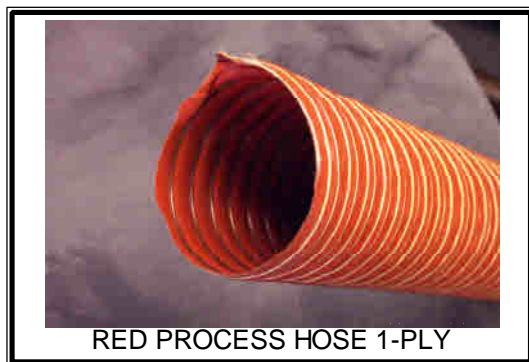

DRYER HOSES

MODEL	RED PROCESS HOSE 1-PLY	RED PROCESS HOSE 2-PLY	RED PROCESS HOSE INSULATED	BLACK RETURN HOSE
DRI-PAK 12&24	411067 1.5" DIA	410708 1.5" DIA	410718 1.5" DIA	404693 2" DIA
TD-12	411067 1.5" DIA	410708 1.5" DIA	410718 1.5" DIA	404693 2" DIA
TD-24	411067 1.5" DIA	410708 1.5" DIA	410718 1.5" DIA	404693 2" DIA
TD-40	404706 3.0" DIA	410709 3.0" DIA	410898 3.0" DIA	404695 4.0" DIA
TD-60	404706 3.0" DIA	410709 3.0" DIA	410898 3.0" DIA	404695 4.0" DIA
TD-90	404706 3.0" DIA	410709 3.0" DIA	410898 3.0" DIA	404695 4.0" DIA
TD-120	404706 3.0" DIA	410709 3.0" DIA	410898 3.0" DIA	404695 4.0" DIA
TD-150	404702 4.0" DIA	410710 4.0" DIA	412041 4.0" DIA	404696 5.0" DIA
TD-180	404702 4.0" DIA	410710 4.0" DIA	412041 4.0" DIA	404696 5.0" DIA
TD-240	404702 4.0" DIA	410710 4.0" DIA	412041 4.0" DIA	404696 5.0" DIA
TD-360	404702 4.0" DIA	410710 4.0" DIA	412041 4.0" DIA	404696 5.0" DIA
TD-480	404703 6.0" DIA	410711 6.0" DIA	414251 6.0" DIA	409931 8.0" DIA
TD-600	404703 6.0" DIA	410711 6.0" DIA	414251 6.0" DIA	409931 8.0" DIA
TD-800	404703 6.0" DIA	410711 6.0" DIA	414251 6.0" DIA	409931 8.0" DIA
TD-1000	413996 8.0" DIA	410712 8.0" DIA	414252 8.0" DIA	409932 10.0" DIA
TD-1500	414247 10.0" DIA	413997 10.0" DIA	414253 10.0" DIA	414255 12.0" DIA
TD-2000	414248 12.0" DIA	413958 12.0" DIA	414254 12.0" DIA	413959 14.0" DIA

MATERIAL HANDLING HOSES

SIZE	HOSE FLEX PVC CLEAR	HOSE FLEX PVC W/GROUND	HOSE FLEX PVC MORR-TUFF
1.5"	407565	412921	414264
2.0"	407566	412922	413854
2.5"	414156	414157	-----
3.0"	407894	414186	414265
4.0"	414250	412480	414266
5.0"	414256	412481	414267
6.0"	414262	414263	414268