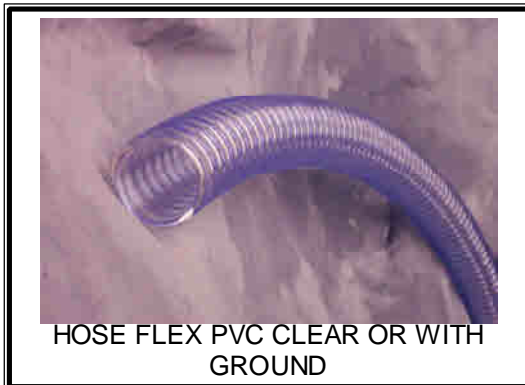

DRYER HOSES

MODEL	RED PROCESS HOSE 1-PLY	RED PROCESS HOSE 2-PLY	RED PROCESS HOSE INSULATED	BLACK RETURN HOSE
DRI-PAK 12&24	411067 1.5" DIA	410708 1.5" DIA	410718 1.5" DIA	404693 2" DIA
TD-12	411067 1.5" DIA	410708 1.5" DIA	410718 1.5" DIA	404693 2" DIA
TD-24	411067 1.5" DIA	410708 1.5" DIA	410718 1.5" DIA	404693 2" DIA
TD-40	404706 3.0" DIA	410709 3.0" DIA	410898 3.0" DIA	404695 4.0" DIA
TD-60	404706 3.0" DIA	410709 3.0" DIA	410898 3.0" DIA	404695 4.0" DIA
TD-90	404706 3.0" DIA	410709 3.0" DIA	410898 3.0" DIA	404695 4.0" DIA
TD-120	404706 3.0" DIA	410709 3.0" DIA	410898 3.0" DIA	404695 4.0" DIA
TD-150	404702 4.0" DIA	410710 4.0" DIA	412041 4.0" DIA	404696 5.0" DIA
TD-180	404702 4.0" DIA	410710 4.0" DIA	412041 4.0" DIA	404696 5.0" DIA
TD-240	404702 4.0" DIA	410710 4.0" DIA	412041 4.0" DIA	404696 5.0" DIA
TD-360	404702 4.0" DIA	410710 4.0" DIA	412041 4.0" DIA	404696 5.0" DIA
TD-480	404703 6.0" DIA	410711 6.0" DIA	414251 6.0" DIA	409931 8.0" DIA
TD-600	404703 6.0" DIA	410711 6.0" DIA	414251 6.0" DIA	409931 8.0" DIA
TD-800	404703 6.0" DIA	410711 6.0" DIA	414251 6.0" DIA	409931 8.0" DIA
TD-1000	413996 8.0" DIA	410712 8.0" DIA	414252 8.0" DIA	409932 10.0" DIA
TD-1500	414247 10.0" DIA	413997 10.0" DIA	414253 10.0" DIA	414255 12.0" DIA
TD-2000	414248 12.0" DIA	413958 12.0" DIA	414254 12.0" DIA	413959 14.0" DIA

MATERIAL HANDLING HOSES

SIZE	HOSE FLEX PVC CLEAR	HOSE FLEX PVC W/GROUND	HOSE FLEX PVC MORR-TUFF
1.5"	407565	412921	414264
2.0"	407566	412922	413854
2.5"	414156	414157	-----
3.0"	407894	414186	414265
4.0"	414250	412480	414266
5.0"	414256	412481	414267
6.0"	414262	414263	414268