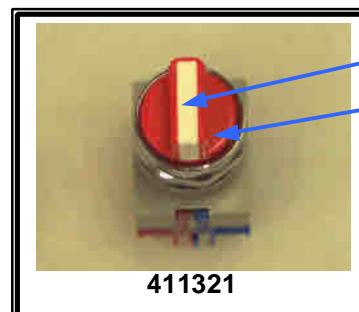

LIGHTS

PART NUMBER	DESCRIPTION
411270	AMBER PROCESS TECH-2/3 DRYERS
411272	AMBER REGEN TECH-2/3 DRYERS
411271	RED ALARM TECH-2/3 DRYERS
410135	LIGHT GREEN STD DRYERS/LOADERS
406235	LIGHT AMBER STD DRYERS/LOADERS
409954	LIGHT RED STD DRYERS/LOADERS
409579	LIGHT BULB 120 VOLT REPLACES 407051
409740	LIGHT BULB 24 VOLT
412325	LIGHT BULB 120 VOLT LED GREEN
412324	LIGHT BULB 120 VOLT LED YELLOW
412323	LIGHT BULB 120 VOLT LED RED
410559 OLD	LIGHT STROBE RED/DRYERS/LDRS
413746	BULB FOR OLD STYLE STROBE
410559 NEW	LIGHT STROBE RED/DRYERS/LDRS
414125	BULB FOR NEW STYLE STROBE
410560	LIGHT STROBE WITH BUZZER/DRYERS
414853	LIGHT STROBE FOR 410560 BULB REPL.
406402	LIGHT BASE 120V
406396	LENS AMBER FOR LIGHT BASE 406402

SWITCHES

PART NUMBER	DESCRIPTION
404320	SWITCH LIMIT FOR D-SERIES DRYERS
404460	SWITCH VALVE D-SERIES DRYERS
411329	KEYSWITCH SETPOINTS TECH-2/3 W/KEYS
413864	KEYS FOR (411329) KEYSWITCH
411321	SWITCH OPERATOR TECH 2/3
411674	INSERT WHITE OPERATOR SWITCH
411673	KNOB RED FOR OPERATOR SWITCH
409806	SWITCH BED INDEX TECH2/3 DRYERS
406549	SWITCH PRESSURE DRYER DIRTY FILTER
410275	SWITCH PRESSURE DRYER BLWR DIRECT.
410278	SWITCH PRESSURE DRYER DIRTY FILTER
404458	SWITCH LIMIT 8LS1 VM SERIES (OLDER)
412060	SWITCH MERCURY FLAPPER DOORS

411674

411673

SWITCHES

PART NUMBER	DESCRIPTION
414276	SWITCH PROX. 30MM N/C
414277	SWITCH PROX. 30MM N/O
414280/6F	SWITCH PROX. PLUG & CABLE 6FT LGTH
----	FOR 414276 & 414277 (6FT TO 30FT) AVAIL.
412076	SWITCH PROX. N/O OR N/C STANDARD
CA18CL-N12PA	SWITCH PROX. FOR BLENDER STANDARD
413445	SWITCH 3 POS. (SPRING RET.) GAYLORDS
414220	SWITCH 3 POS. (MAINTAINED)
414218	SWITCH 2 POS. (MAINTAINED)
411757	SWITCH 2 POS. (SPRING RET)
413004	KNOB ACTUATOR
414219	SWITCH P.B SPRING RET.
414893	SWITCH ROTARY GR SERIES 120V DPDT
414102	BOLT COUPLING
414103	SWITCH PADDLE 3VANE
414104	SWITCH PADDLE 1 VANE
414105	SWITCH PADDLE BAYONET STYLE