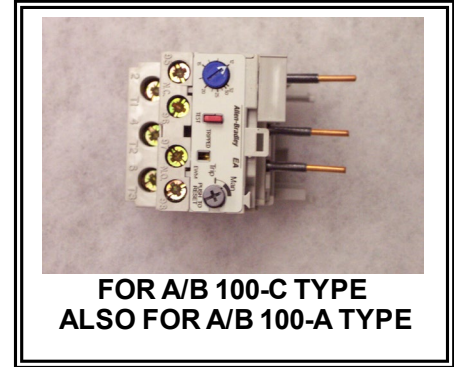

404429

404288

412502

412048

412259

W5649 County Road 342, Wallace, Michigan 49893
 Telephone: (906) 914-4180 Fax: (906) 914-4179
 Email: orders@adv-blend.com
www.thoresonmccosh.com

OVERLOADS ALLEN BRADLEY

PART NUMBER	DESCRIPTION
414048	193-EA1AB .1 - .32 A
414049	193-EA1CB .32 - 1 A
414050	193-EA1DB 1 - 2.9 A
414040	193-EA1EB 1.6 - 5 A
414041	193-EA1FB 3.7 - 12 A
414042	193-EA1GB 12 - 32 A
414043	193-EA1HC 12 - 37 A
414188	193-EA4JD 14 - 45 A