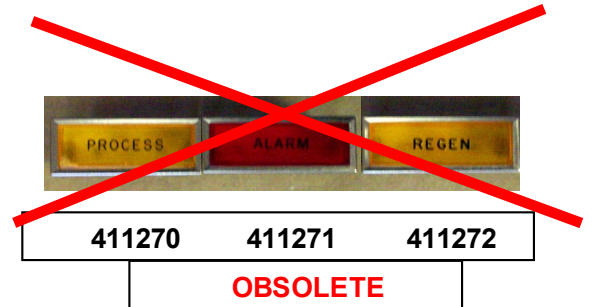

W5649 County Road 342, Wallace, Michigan 49893
 Telephone: (906) 914-4180 Fax: (906) 914-4179
 Email: orders@adv-blend.com
www.thoresonmccosh.com

LIGHTS

PART NUMBER	DESCRIPTION
415000	LIGHT AMBER PILOT 120V (NEW) RPLCES 35
415001	LIGHT RED PILOT 120V (NEW) RPLCES 54
415002	LIGHT AMBER PILOT 12V (NEW) RPLCES 70,72
415003	LIGHT RED PILOT 12V (NEW) RPLCES 71
415009	TAG PROCESS RPLCES 411270
415010	TAG REGEN RPLCES 411272
415011	TAG ALARM RPLCES 411271
411270	AMBER PROCESS TECH-2/3 DRYERS 12V (OBS)
411272	AMBER REGEN TECH-2/3 DRYERS 12V (OBS)
411271	RED ALARM TECH-2/3 DRYERS 12V (OBS)
410135	LIGHT GREEN STD DRYERS/LOADERS OLD 120V
406235	LIGHT AMBER STD DRYERS/LOADERS OLD 120V
409954	LIGHT RED STD DRYERS/LOADERS OLD 120V
409579	LIGHT BULB 120 VOLT REPLACES 407051
409740	LIGHT BULB 24 VOLT
412325	LIGHT BULB LED GREEN 120V
412324	LIGHT BULB LED YELLOW 120V
412323	LIGHT BULB LED RED 120V
415237	ALM LIGHT TOWER RED/GRN NO HORN 24VDC
415290	ALM LIGHT TOWER RED/GRN/HORN 24VDC/AC
414125	BULB FOR NEW STYLE STROBE
410560	LIGHT STROBE WITH BUZZER/DRYERS
414853	LIGHT STROBE FOR 410560 BULB REPL.
406402	LIGHT BASE 120V
406396	LENS AMBER FOR LIGHT BASE 406402
404183	BULB FOR 406402 BASE 120V B2A

411674
411673

W5649 County Road 342, Wallace, Michigan 49893
 Telephone: (906) 914-4180 Fax: (906) 914-4179
 Email: orders@adv-blend.com
www.thoresonmccosh.com

SWITCHES

PART NUMBER	DESCRIPTION
414276	SWITCH PROX. 30MM N/C
414277	SWITCH PROX. 30MM N/O
414280/6F	SWITCH PROX. PLUG & CABLE 6FT LGTH
----	FOR 414276 & 414277 (6FT TO 30FT) AVAIL.
412076	SWITCH PROX. N/O OR N/C STANDARD
CA18CL-N12PA	SWITCH PROX. FOR BLENDER STANDARD
406491	INLINE RECEPTACLE
406480	PLUG MALE L/S 110-24VAC