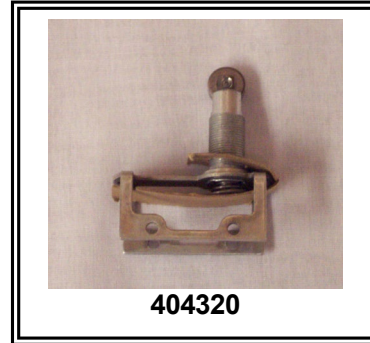

SWITCHES

PART NUMBER	DESCRIPTION
404320	SWITCH LIMIT FOR D-SERIES DRYERS
404460	SWITCH VALVE D-SERIES DRYERS
411329	KEYSWITCH SETPOINTS TECH-2/3 W/KEYS
413864	KEYS FOR (411329) KEYSWITCH
411321	SWITCH OPERATOR TECH 2/3
411674	INSERT WHITE OPERATOR SWITCH
411673	KNOB RED FOR OPERATOR SWITCH
409806	SWITCH BED INDEX TECH2/3 DRYERS
406549	SWITCH PRESSURE DRYER DIRTY FILTER
410275	SWITCH PRESSURE DRYER BLWR DIRECT.
410278	SWITCH PRESSURE DRYER DIRTY FILTER
404458	SWITCH LIMIT 8LS1 VM SERIES (OLDER)
412060	SWITCH MERCURY FLAPPER DOORS

411674
411673

W5649 County Road 342, Wallace, Michigan 49893
 Telephone: (906) 914-4180 Fax: (906) 914-4179
 Email: orders@adv-blend.com
www.thoresonmccosh.com

SWITCHES

PART NUMBER	DESCRIPTION
414276	SWITCH PROX. 30MM N/C
414277	SWITCH PROX. 30MM N/O
414280/6F	SWITCH PROX. PLUG & CABLE 6FT LGTH
----	FOR 414276 & 414277 (6FT TO 30FT) AVAIL.
412076	SWITCH PROX. N/O OR N/C STANDARD
CA18CL-N12PA	SWITCH PROX. FOR BLENDER STANDARD
406491	INLINE RECEPTACLE
406480	PLUG MALE L/S 110-24VAC