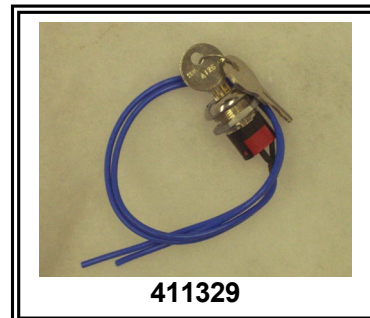

SWITCHES

PART NUMBER	DESCRIPTION
404320	SWITCH LIMIT FOR D-SERIES DRYERS
404460	SWITCH VALVE D-SERIES DRYERS
411329	KEYSWITCH SETPOINTS TECH-2/3 W/KEYS
413864	KEYS FOR (411329) KEYSWITCH
411321	SWITCH OPERATOR TECH 2/3
411674	INSERT WHITE OPERATOR SWITCH
411673	KNOB RED FOR OPERATOR SWITCH
409806	SWITCH BED INDEX TECH2/3 DRYERS
406549	SWITCH PRESSURE DRYER DIRTY FILTER
410275	SWITCH PRESSURE DRYER BLWR DIRECT.
410278	SWITCH PRESSURE DRYER DIRTY FILTER
404458	SWITCH LIMIT 8LS1 VM SERIES (OLDER)
412060	SWITCH MERCURY FLAPPER DOORS

411674
411673

W5649 County Road 342, Wallace, Michigan 49893
 Telephone: (906) 914-4180 Fax: (906) 914-4179
 Email: orders@adv-blend.com
www.thoresonmccosh.com

SWITCHES

PART NUMBER	DESCRIPTION
414276	SWITCH PROX. 30MM N/C
414277	SWITCH PROX. 30MM N/O
414280/6F	SWITCH PROX. PLUG & CABLE 6FT LGTH
----	FOR 414276 & 414277 (6FT TO 30FT) AVAIL.
412076	SWITCH PROX. N/O OR N/C STANDARD
CA18CL-N12PA	SWITCH PROX. FOR BLENDER STANDARD
406491	INLINE RECEPTACLE
406480	PLUG MALE L/S 110-24VAC