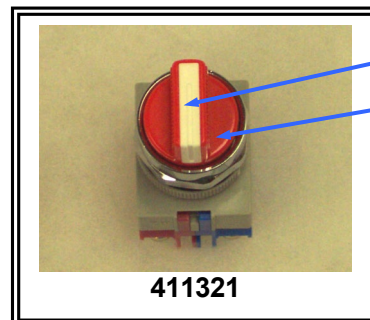

SWITCHES

PART NUMBER	DESCRIPTION
404320	SWITCH LIMIT FOR D-SERIES DRYERS
404460	SWITCH VALVE D-SERIES DRYERS
411329	KEYSWITCH SETPOINTS TECH-2/3 W/KEYS
413864	KEYS FOR (411329) KEYSWITCH
411321	SWITCH OPERATOR TECH 2/3
411674	INSERT WHITE OPERATOR SWITCH
411673	KNOB RED FOR OPERATOR SWITCH
409806	SWITCH BED INDEX TECH2/3 DRYERS
406549	SWITCH PRESSURE DRYER DIRTY FILTER
410275	SWITCH PRESSURE DRYER BLWR DIRECT.
410278	SWITCH PRESSURE DRYER DIRTY FILTER
404458	SWITCH LIMIT 8LS1 VM SERIES (OLDER)
412060	SWITCH MERCURY FLAPPER DOORS

411674
411673

W5649 County Road 342, Wallace, Michigan 49893
 Telephone: (906) 914-4180 Fax: (906) 914-4179
 Email: orders@adv-blend.com
www.thoresonmccosh.com

SWITCHES

PART NUMBER	DESCRIPTION
414276	SWITCH PROX. 30MM N/C
414277	SWITCH PROX. 30MM N/O
414280/6F	SWITCH PROX. PLUG & CABLE 6FT LGTH
----	FOR 414276 & 414277 (6FT TO 30FT) AVAIL.
412076	SWITCH PROX. N/O OR N/C STANDARD
CA18CL-N12PA	SWITCH PROX. FOR BLENDER STANDARD
406491	INLINE RECEPTACLE
406480	PLUG MALE L/S 110-24VAC