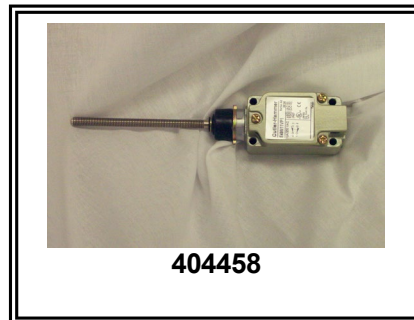

W5649 County Road 342, Wallace, Michigan 49893
 Telephone: (906) 914-4180 Fax: (906) 914-4179
 Email: orders@adv-blend.com
www.thoresonmccosh.com

LIGHTS

PART NUMBER	DESCRIPTION
415000	LIGHT AMBER PILOT 120V (NEW) RPLCES 35
415001	LIGHT RED PILOT 120V (NEW) RPLCES 54
415002	LIGHT AMBER PILOT 12V (NEW) RPLCES 70,72
415003	LIGHT RED PILOT 12V (NEW) RPLCES 71
415009	TAG PROCESS RPLCES 411270
415010	TAG REGEN RPLCES 411272
415011	TAG ALARM RPLCES 411271
411270	AMBER PROCESS TECH-2/3 DRYERS 12V (OBS)
411272	AMBER REGEN TECH-2/3 DRYERS 12V (OBS)
411271	RED ALARM TECH-2/3 DRYERS 12V (OBS)
410135	LIGHT GREEN STD DRYERS/LOADERS OLD 120V
406235	LIGHT AMBER STD DRYERS/LOADERS OLD 120V
409954	LIGHT RED STD DRYERS/LOADERS OLD 120V
409579	LIGHT BULB 120 VOLT REPLACES 407051
409740	LIGHT BULB 24 VOLT
412325	LIGHT BULB LED GREEN 120V
412324	LIGHT BULB LED YELLOW 120V
412323	LIGHT BULB LED RED 120V
415237	ALM LIGHT TOWER RED/GRN NO HORN 24VDC
415290	ALM LIGHT TOWER RED/GRN/HORN 24VDC/AC
414125	BULB FOR NEW STYLE STROBE
410560	LIGHT STROBE WITH BUZZER/DRYERS
414853	LIGHT STROBE FOR 410560 BULB REPL.
406402	LIGHT BASE 120V
406396	LENS AMBER FOR LIGHT BASE 406402
404183	BULB FOR 406402 BASE 120V B2A

411674
411673

W5649 County Road 342, Wallace, Michigan 49893
 Telephone: (906) 914-4180 Fax: (906) 914-4179
 Email: orders@adv-blend.com
www.thoresonmccosh.com

SWITCHES

PART NUMBER	DESCRIPTION
414276	SWITCH PROX. 30MM N/C
414277	SWITCH PROX. 30MM N/O
414280/6F	SWITCH PROX. PLUG & CABLE 6FT LGTH
----	FOR 414276 & 414277 (6FT TO 30FT) AVAIL.
412076	SWITCH PROX. N/O OR N/C STANDARD
CA18CL-N12PA	SWITCH PROX. FOR BLENDER STANDARD
406491	INLINE RECEPTACLE
406480	PLUG MALE L/S 110-24VAC