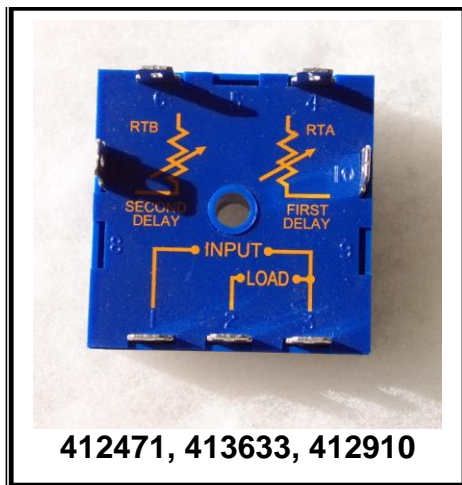

W5649 County Road 342, Wallace, Michigan 49893
 Telephone: (906) 914-4180 Fax: (906) 914-4179
 Email: orders@adv-blend.com
 www.thoresonmccosh.com

TIMERS DRYERS

TIMERS	DESCRIPTION
409607	STANDARD CONTROL DRYERS CYCLE AND REGEN TIMER
410257	STANDARD CONTROL DRYERS REGEN ONLY
404476	STANDARD CONTROL DRYERS FOR WARNING BED NOT ROTATING
410856	STANDARD CONTROL DRYERS CYCLE TIMER (SPECIFY DRYER MODEL)
414275	BLOWER DELAY
402856	D12-D250 2H-2CAM
402906	D400-D2000 2H-3CAM

W5649 County Road 342, Wallace, Michigan 49893
 Telephone: (906) 914-4180 Fax: (906) 914-4179
 Email: orders@adv-blend.com
www.thoresonmccosh.com

TIMERS LOADERS

*CLICK ON LINKS BELOW FOR MORE INFO
[WIRING DIAGRAM FOR 415399 TIMER](#)

TIMERS	DESCRIPTION
415399	TIMER LOADER (NEW)
414223	0-60 SEC DELAY 115V (OBS)
414894	LINE FILTER FOR 414223
415298	0-64 SEC DELAY 115V (OBS)
408234	1M 2 CAM
407115	3M 2CAM
412083	.2-20 SEC
413407	3-100 SEC
412471	TDR 1-60 SEC 24V PULS.
413633	TDR .3-10 SEC 110VAC PULS.
412910	TDR 1-60 SEC 115V PULS.
404476	TDR RATIO STD RATIO
404476	TDR RATIO STD RATIO 110VAC
410237	TDR RATIO STD RATIO 24VAC

TIMERS	DESCRIPTION	KNOBS
407931	BOARD & POT 0-300 DEG	409653
404500	D SERIES BED & TD STD SERIES REGEN	
410120	TD SERIES SAFETY FOR REGEN & PROCESS	
410121	TD STD SERIES REGEN POWER SAVE	
404495	D SERIES 1-300 DEG PROBE	404345
404496	D SERIES SFTY ADJ PROBE	
404497	D SERIES 100-450 DEG PROBE	409968
413149	TEMP. CONTROLLER NO ALARM	
414184	TEMP. CONTROLLER W/ALARM	