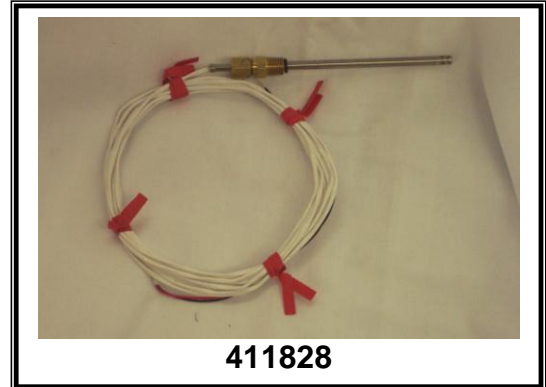

W5649 County Road 342, Wallace, Michigan 49893
Telephone: (906) 914-4180 Fax: (906) 914-4179
Email: orders@adv-blend.com
www.thoresonmccosh.com

THERMISTORS & J PROBES

TIMERS	DESCRIPTION
413973	15 CURVE 5" TUBE 25' LEADS
411828	15 CURVE 5" TUBE
414112	15 CURVE 10" TUBE (TD480& UP PROCESS SIDE) 25' LEADS
407915	RTD FOR D-DRYER
404411	TYPE J 15' LONG
404410	TYPE J 10' LONG
406466	TYPE J 15' LONG

413973

*CLICK ON LINKS BELOW FOR MORE INFO
[INSTRUCTIONS FOR PROBE CALIBRATION](#)
[THERMISTOR PROBE RESISTANCE (407915)](#)
[THERMISTOR PROBE TEMP TABLE](#)