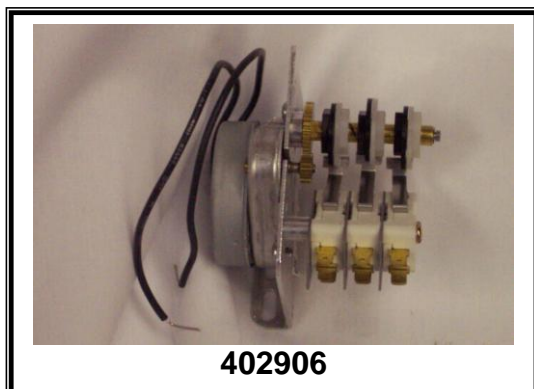

W5649 County Road 342, Wallace, Michigan 49893
 Telephone: (906) 914-4180 Fax: (906) 914-4179
 Email: orders@adv-blend.com
 www.thoresonmccosh.com

TIMERS DRYERS

TIMERS	DESCRIPTION
409607	STANDARD CONTROL DRYERS CYCLE AND REGEN TIMER
410257	STANDARD CONTROL DRYERS REGEN ONLY
404476	STANDARD CONTROL DRYERS FOR WARNING BED NOT ROTATING
410856	STANDARD CONTROL DRYERS CYCLE TIMER (SPECIFY DRYER MODEL)
414275	BLOWER DELAY
402856	D12-D250 2H-2CAM
402906	D400-D2000 2H-3CAM

TIMERS	DESCRIPTION
415399	TIMER LOADER (NEW)
414223	0-60 SEC DELAY 115V (OBS)
414894	LINE FILTER FOR 414223
415298	0-64 SEC DELAY 115V (OBS)
408234	1M 2 CAM
407115	3M 2CAM
412083	.2-20 SEC
413407	3-100 SEC
412471	TDR 1-60 SEC 24V PULS.
413633	TDR .3-10 SEC 110VAC PULS.
412910	TDR 1-60 SEC 115V PULS.
404476	TDR RATIO STD RATIO
404476	TDR RATIO STD RATIO 110VAC
410237	TDR RATIO STD RATIO 24VAC