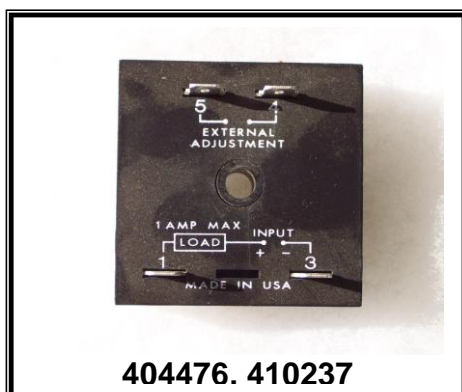

W5649 County Road 342, Wallace, Michigan 49893
 Telephone: (906) 914-4180 Fax: (906) 914-4179
 Email: orders@adv-blend.com
 www.thoresonmccosh.com

TIMERS DRYERS

TIMERS	DESCRIPTION
409607	STANDARD CONTROL DRYERS CYCLE AND REGEN TIMER
410257	STANDARD CONTROL DRYERS REGEN ONLY
404476	STANDARD CONTROL DRYERS FOR WARNING BED NOT ROTATING
410856	STANDARD CONTROL DRYERS CYCLE TIMER (SPECIFY DRYER MODEL)
414275	BLOWER DELAY
402856	D12-D250 2H-2CAM
402906	D400-D2000 2H-3CAM

TIMERS	DESCRIPTION
415399	TIMER LOADER (NEW)
414223	0-60 SEC DELAY 115V (OBS)
414894	LINE FILTER FOR 414223
415298	0-64 SEC DELAY 115V (OBS)
408234	1M 2 CAM
407115	3M 2CAM
412083	.2-20 SEC
413407	3-100 SEC
412471	TDR 1-60 SEC 24V PULS.
413633	TDR .3-10 SEC 110VAC PULS.
412910	TDR 1-60 SEC 115V PULS.
404476	TDR RATIO STD RATIO
404476	TDR RATIO STD RATIO 110VAC
410237	TDR RATIO STD RATIO 24VAC

THERMISTORS & J PROBES

TIMERS	DESCRIPTION
413973	15 CURVE 5" TUBE 25' LEADS
411828	15 CURVE 5" TUBE
414112	15 CURVE 10" TUBE (TD480& UP PROCESS SIDE) 25' LEADS
407915	RTD FOR D-DRYER
404411	TYPE J 15' LONG
404410	TYPE J 10' LONG
406466	TYPE J 15' LONG