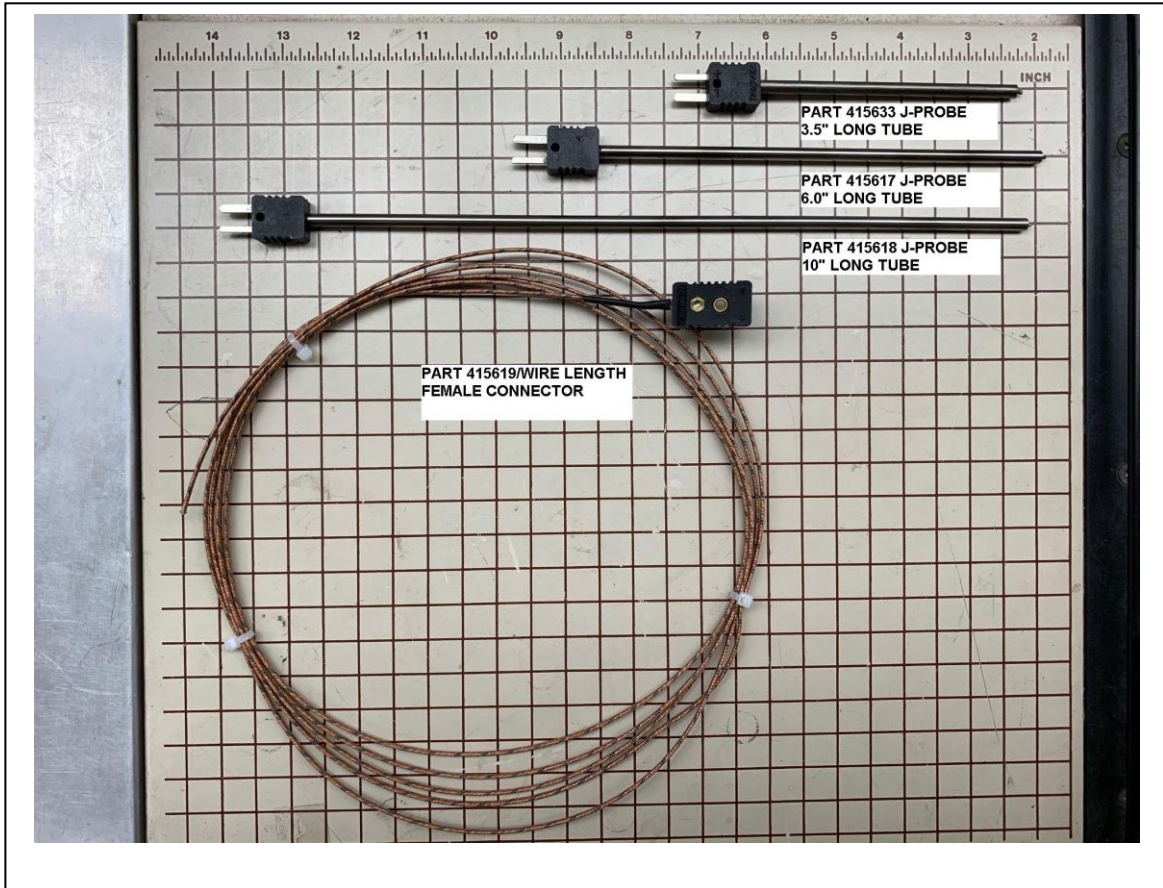

PROTEK DRYER J-PROBES