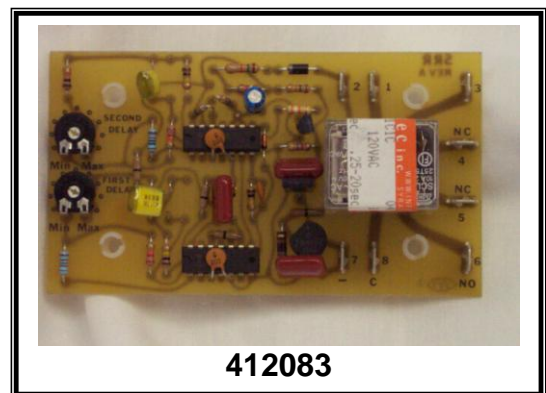

W5649 County Road 342, Wallace, Michigan 49893
 Telephone: (906) 914-4180 Fax: (906) 914-4179
 Email: orders@adv-blend.com
 www.thoresonmccosh.com

TIMERS DRYERS

TIMERS	DESCRIPTION
409607	STANDARD CONTROL DRYERS CYCLE AND REGEN TIMER
410257	STANDARD CONTROL DRYERS REGEN ONLY
404476	STANDARD CONTROL DRYERS FOR WARNING BED NOT ROTATING
410856	STANDARD CONTROL DRYERS CYCLE TIMER (SPECIFY DRYER MODEL)
414275	BLOWER DELAY
402856	D12-D250 2H-2CAM
402906	D400-D2000 2H-3CAM

W5649 County Road 342, Wallace, Michigan 49893
 Telephone: (906) 914-4180 Fax: (906) 914-4179
 Email: orders@adv-blend.com
www.thoresonmccosh.com

TIMERS LOADERS

*CLICK ON LINKS BELOW FOR MORE INFO
[WIRING DIAGRAM FOR 415399 TIMER](#)

TIMERS	DESCRIPTION
415399	TIMER LOADER (NEW)
414223	0-60 SEC DELAY 115V (OBS)
414894	LINE FILTER FOR 414223
415298	0-64 SEC DELAY 115V (OBS)
408234	1M 2 CAM
407115	3M 2CAM
412083	.2-20 SEC
413407	3-100 SEC
412471	TDR 1-60 SEC 24V PULS.
413633	TDR .3-10 SEC 110VAC PULS.
412910	TDR 1-60 SEC 115V PULS.
404476	TDR RATIO STD RATIO
404476	TDR RATIO STD RATIO 110VAC
410237	TDR RATIO STD RATIO 24VAC