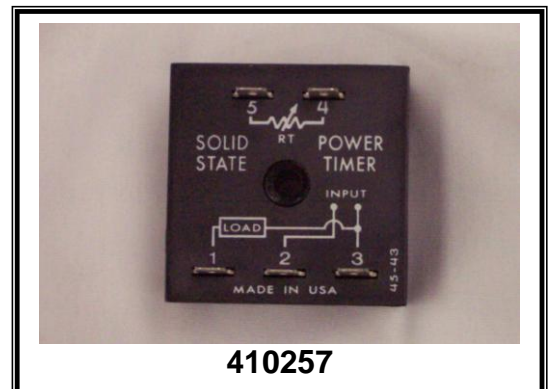

W5649 County Road 342, Wallace, Michigan 49893
 Telephone: (906) 914-4180 Fax: (906) 914-4179
 Email: orders@adv-blend.com
 www.thoresonmccosh.com

TIMERS DRYERS

TIMERS	DESCRIPTION
409607	STANDARD CONTROL DRYERS CYCLE AND REGEN TIMER
410257	STANDARD CONTROL DRYERS REGEN ONLY
404476	STANDARD CONTROL DRYERS FOR WARNING BED NOT ROTATING
410856	STANDARD CONTROL DRYERS CYCLE TIMER (SPECIFY DRYER MODEL)
414275	BLOWER DELAY
402856	D12-D250 2H-2CAM
402906	D400-D2000 2H-3CAM

TIMERS	DESCRIPTION
415399	TIMER LOADER (NEW)
414223	0-60 SEC DELAY 115V (OBS)
414894	LINE FILTER FOR 414223
415298	0-64 SEC DELAY 115V (OBS)
408234	1M 2 CAM
407115	3M 2CAM
412083	.2-20 SEC
413407	3-100 SEC
412471	TDR 1-60 SEC 24V PULS.
413633	TDR .3-10 SEC 110VAC PULS.
412910	TDR 1-60 SEC 115V PULS.
404476	TDR RATIO STD RATIO
404476	TDR RATIO STD RATIO 110VAC
410237	TDR RATIO STD RATIO 24VAC